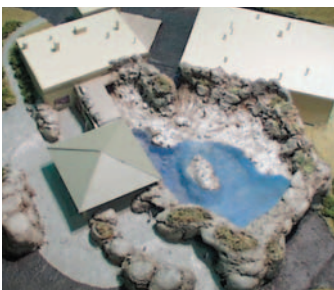

### PROJECT FACTS

scope	Exhibit Planning and Design
size	7,500 SF
budget	\$300,000 for Exhibits
architect	Ashley McGraw Architects
completed	2005

Below-water viewing

Lyons/Zaremba teamed up with the staff of the Gifford Zoo in Syracuse, New York to design a new Humboldt penguin exhibit. To economize within the \$3.5 million budget, the team renovated an existing bear exhibit by modifying rock-work and topographical grades.

Above-water viewing

Approach to below-water viewing area

Exhibit Habitat Model

Within this immersive experience, with above- and below-water viewing, visitors can see penguins swimming, walking and socializing on a beach between segments of a rocky shoreline.